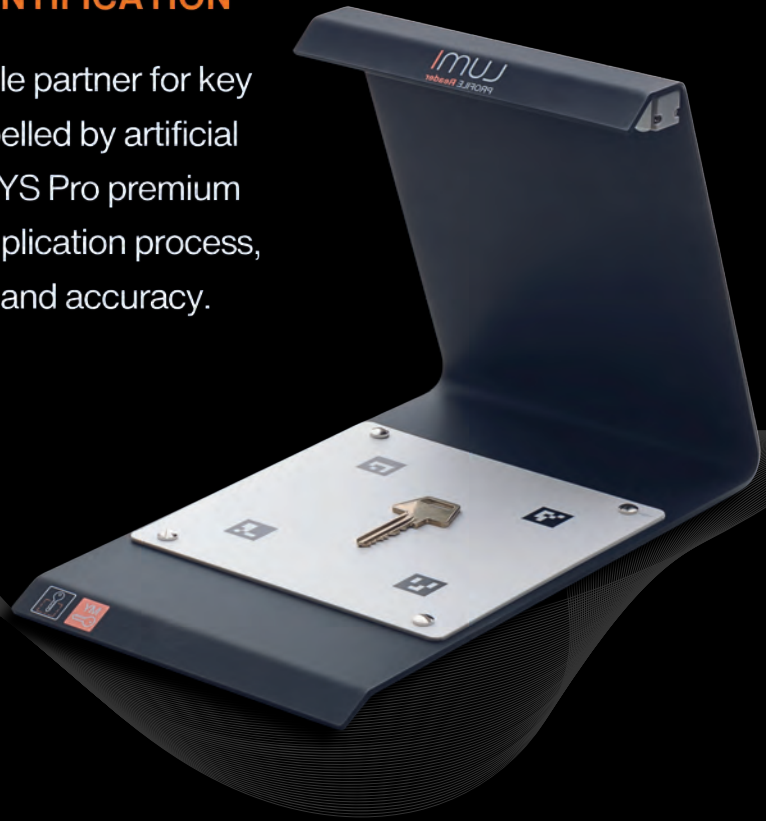

Lumi

PROFILE Reader

Innovation has arrived

LUMI PROFILE READER

YOUR ESSENTIAL PARTNER FOR KEY IDENTIFICATION

The LUMI Profile Reader serves as the indispensable partner for key identification, this cutting-edge technology is propelled by artificial intelligence. Seamlessly integrated into the MYKEYS Pro premium ecosystem, the Profile Reader expedites the key duplication process, marking a significant advancement in efficiency and accuracy.

ARTIFICIAL INTELLIGENCE DRIVEN

By combining Artificial Intelligence and Advanced Algorithms the Profile Reader suggests the best matching Ilco reference to use for creating a duplicate key. This technology is integrated into the MYKEYS Pro ecosystem.